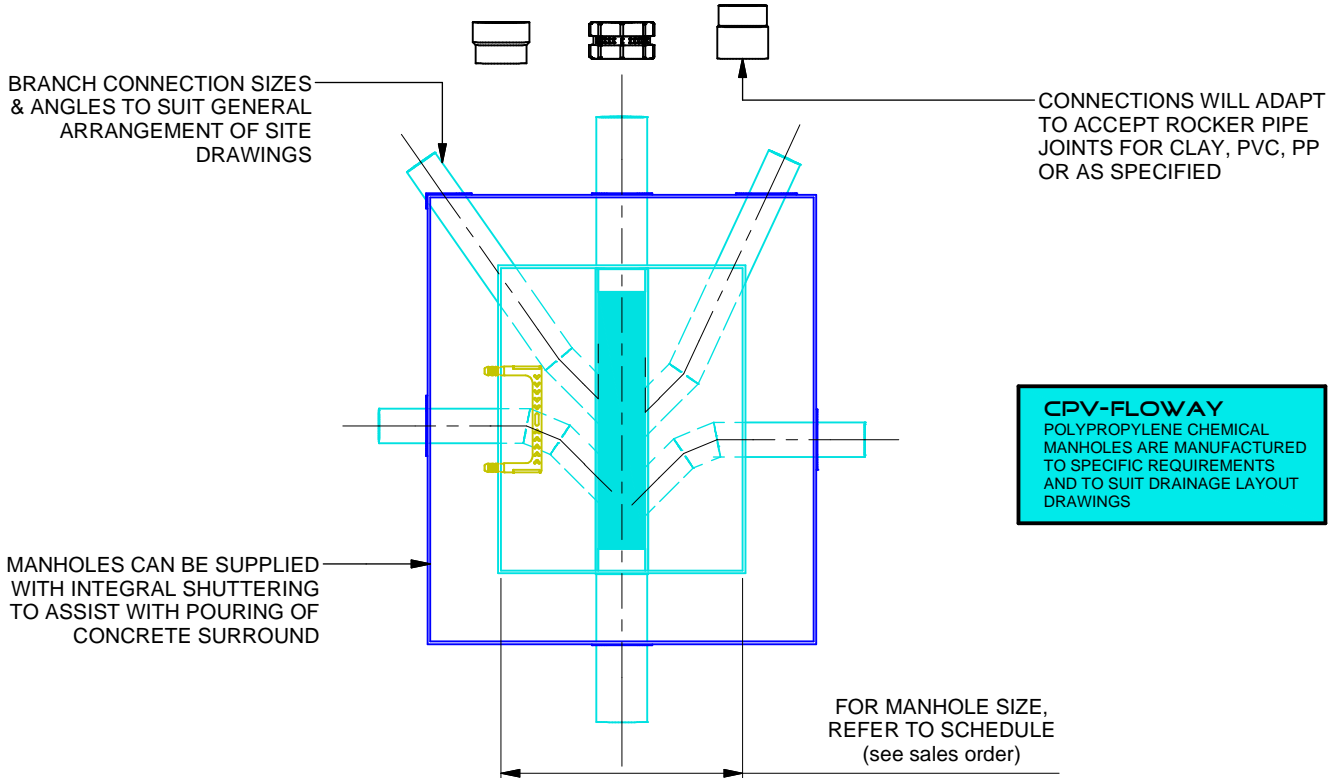

**FW-RMH-OC-INT**

**CPV-FLOWAY - RECTANGULAR MANHOLE, OPEN CHAMBER - INTERNAL**

**CPV-FLOWAY**  
POLYPROPYLENE CHEMICAL MANHOLES ARE MANUFACTURED TO SPECIFIC REQUIREMENTS AND TO SUIT DRAINAGE LAYOUT DRAWINGS